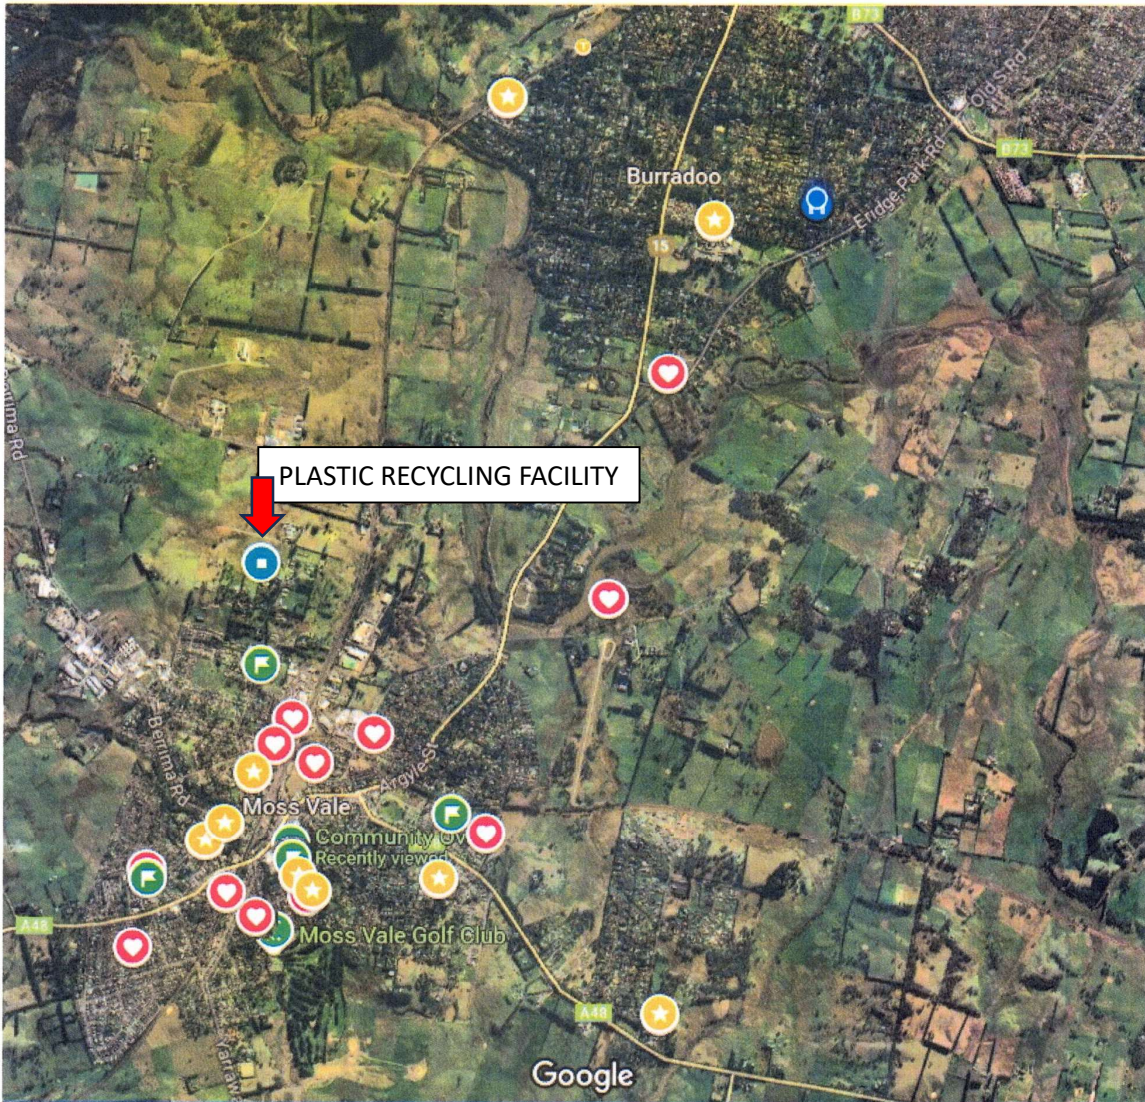

26 LOCATIONS WITHIN 5 KMS OF PLASREFINE SITE

Schools and Tertiary Education – 9 locations

St Pauls Catholic Primary School, Moss Vale – 1.7km

Moss Vale Public School – 2.5km

St Pauls International High School – 2.5km

Ritchie Park Moss Vale – 1.6km

Goode Park Moss Vale – 1.6km

Cecil Hoskins Nature Reserve & Playground – 2km

Community Oval, Moss Vale – 2.3km

Broulee Park – 2.5km

Moss Vale Skate Park – 2.5km

Moss Vale Tennis Club – 2.6km

Church Road Soccer Fields & Playground – 2.7km

Acacia Park – 3km

Eridge Park Playing Fields – 3.5km

WHERE DO OUR CHILDREN LEARN AND PLAY?

26 LOCATIONS WITHIN 5 KMS OF PROPOSED PLASTIC RECYCLING FACILITY SITE

-  Preschools and Daycare Centres: 5 locations
-  Schools & Tertiary Education: 9 locations
-  Sporting Fields, Facilities and Playgrounds: 12 locations