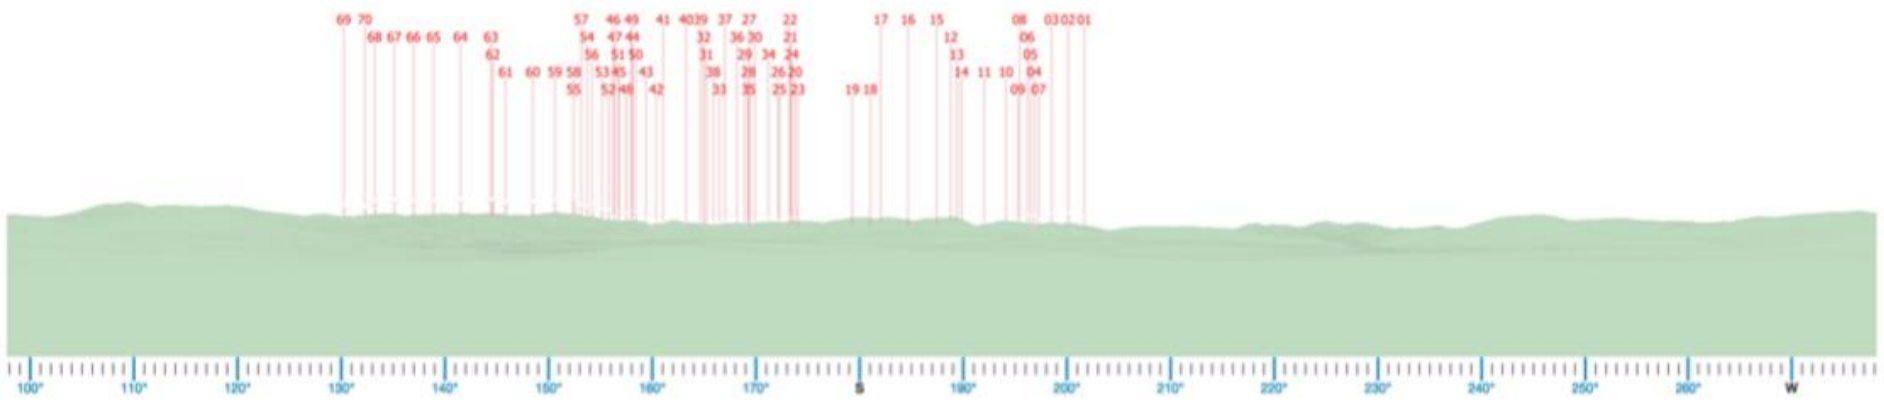

Proposed View - 60 degree Field of View

Photomontage CC03

Proposed Wireframe View